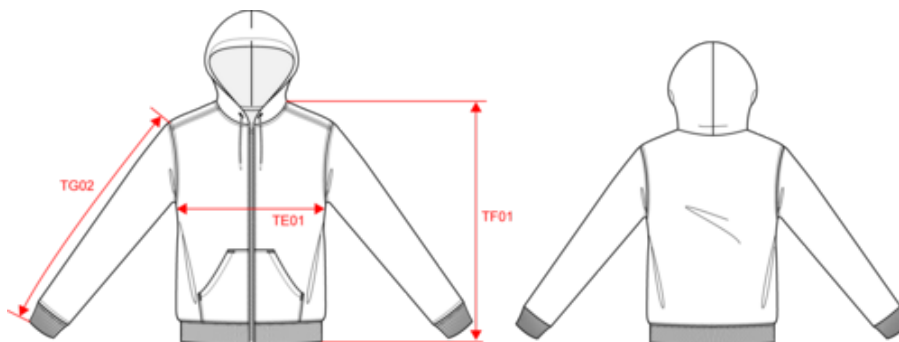

Navy

Oxford
Grey

Red

KARIBAN

K4042

Unisex full zip hoodie

Dimensions (cm)

Measurements in cm	XS	S	M	L	XL	XXL	3XL	4XL	5XL
TE01 - 1/2 chest width at 1.5cm below armhole	49.00	52.00	55.00	58.00	61.00	64.00	67.00	70.00	73.00
TF01 - Total height from HSP	67.00	69.00	71.00	73.00	75.00	77.00	79.00	81.00	83.00
TG02 - Long sleeve length	62.50	63.50	64.50	65.50	66.50	67.50	68.50	69.50	70.50